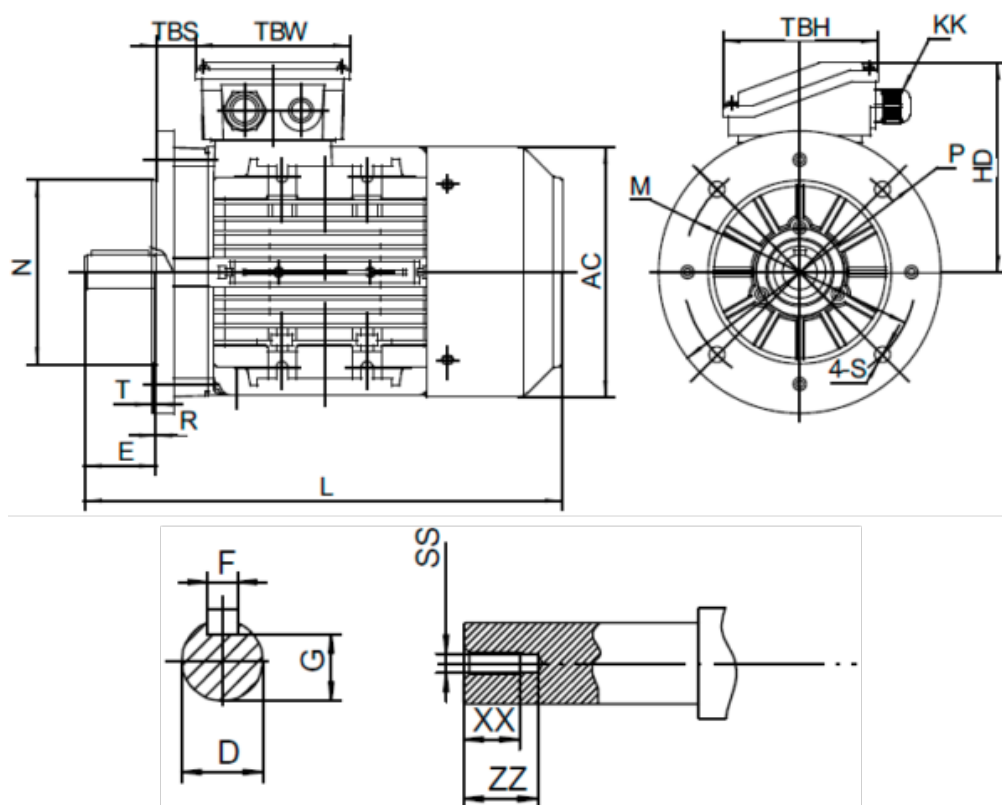

Article number: 25180150022440

Description: Kleedrive T3A 160M2-2 15.0kw 2800 rpm UL/CSA
3x400/690V 50 HZ IP55 B5 Eff=91,9%

Measures

AA = 314	L = 616/660	TBH = 148
AC = Ø314	M = Ø300	TBS = 64
AD = 391	N = Ø250	TBW = 148
D = Ø42	P = Ø350	XX = 36
E = 110	R = 0	ZZ = 45
F = 12	S = Ø19	
G = 37	SS = M16	
HD = 231	T = 5	